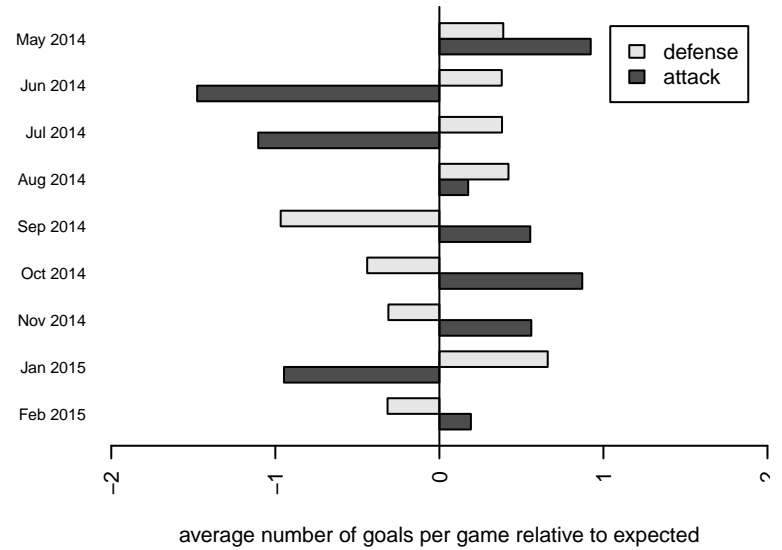

Performance relative to 13 month average