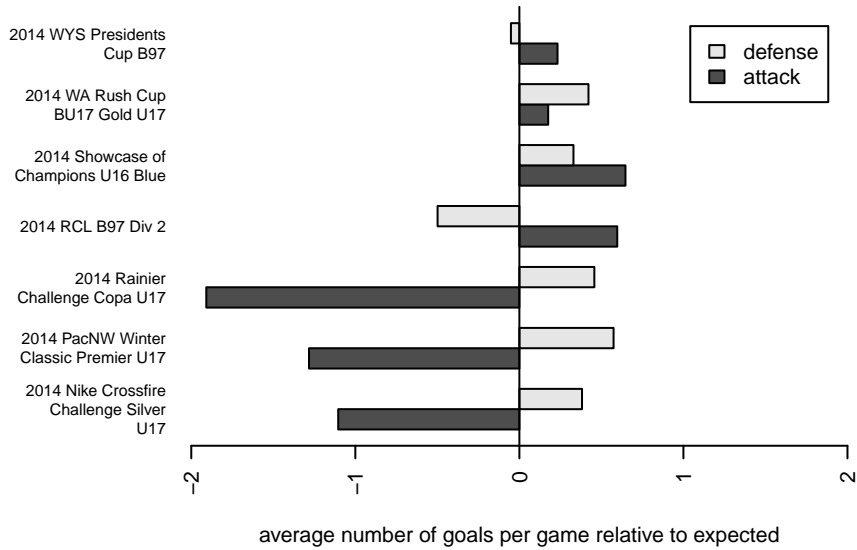

WPFC White B97

Washington Premier FC
 Tacoma, WA
 B97 total strength=1744
 attack=32.47 defense=21.36
 fall league = RCL B97 Div 2

alt names used:
 WASHINGTON PREMIER WPFC B97 WHITE
 WPFC B97 White
 WPFC B97 White
 WPFC B97 White (B)
 WASHINGTON PREMIER WPFC B97 WHITE
 WASHINGTON PREMIER FC WPFC B97 WHI
 WPFC B97 White (B)
 WASHINGTON PREMIER FC WPFC B97 WHI

Venues played:
 2014 Showcase of Champions U16 Blue
 2014 Rainier Challenge Copa U17
 2014 Nike Crossfire Challenge Silver U17
 2014 WA Rush Cup BU17 Gold U17
 2014 RCL B97 Div 2
 2014 PacNW Winter Classic Premier U17
 2014 WYS Presidents Cup B97

**attack and defense variance (black dot)
relative to other teams
and top 10 in region**

**attack and defense rating
relative to others at age
and all opponents in last 13 months**

Performance relative to 13 month average