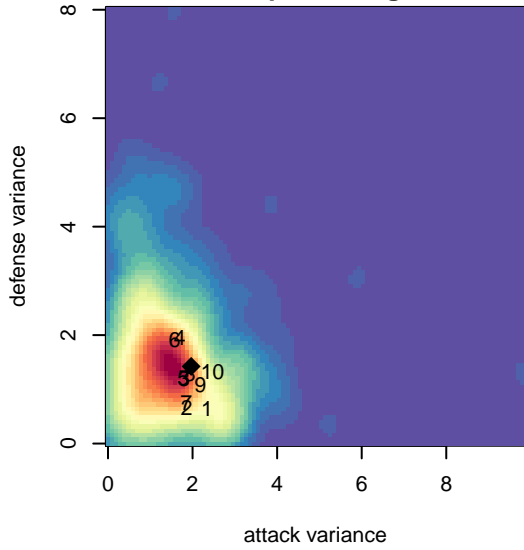

WPFC White B97

Washington Premier FC
 Tacoma, WA
 B97 total strength=1744
 attack=32.47 defense=21.36
 fall league = RCL B97 Div 2

alt names used:
 WASHINGTON PREMIER WPFC B97 WHITE
 WPFC B97 White
 WPFC B97 White
 WPFC B97 White (B)
 WASHINGTON PREMIER WPFC B97 WHITE
 WASHINGTON PREMIER FC WPFC B97 WHI
 WPFC B97 White (B)
 WASHINGTON PREMIER FC WPFC B97 WHI

**attack and defense variance (black dot)
relative to other teams
and top 10 in region**

**attack and defense rating
relative to others at age
and all opponents in last 13 months**

Performance relative to 13 month average