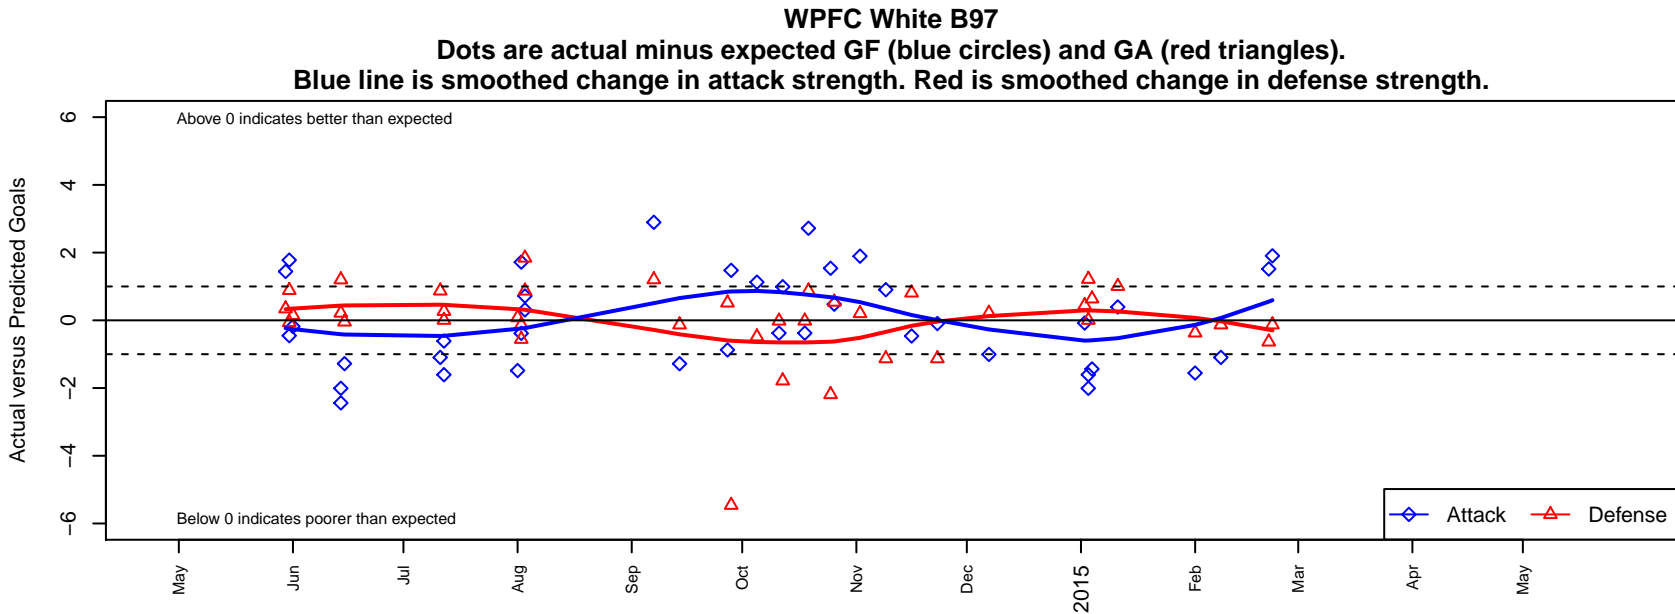

WPFC White B97

Washington Premier FC
 Tacoma, WA
 B97 total strength=1744
 attack=32.47 defense=21.36
 fall league = RCL B97 Div 2

alt names used:
 WASHINGTON PREMIER WPFC B97 WHITE
 WPFC B97 White
 WPFC B97 White
 WPFC B97 White (B)
 WASHINGTON PREMIER WPFC B97 WHITE
 WASHINGTON PREMIER FC WPFC B97 WHI
 WPFC B97 White (B)
 WASHINGTON PREMIER FC WPFC B97 WHI

**attack and defense variance (black dot)
relative to other teams
and top 10 in region**

**attack and defense rating
relative to others at age
and all opponents in last 13 months**

Performance relative to 13 month average