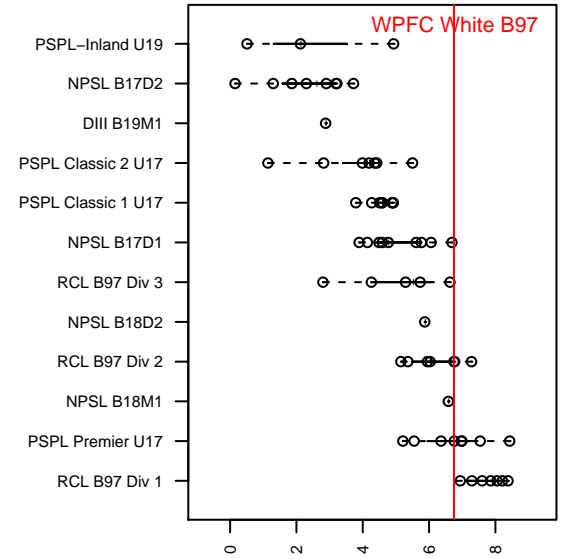

WPFC White B97

Washington Premier FC
 Tacoma, WA
 B97 total strength=1744
 attack=32.47 defense=21.36
 fall league = RCL B97 Div 2

alt names used:
 WASHINGTON PREMIER WPFC B97 WHITE
 WPFC B97 White
 WPFC B97 White
 WPFC B97 White (B)
 WASHINGTON PREMIER WPFC B97 WHITE
 WASHINGTON PREMIER FC WPFC B97 WHI
 WPFC B97 White (B)
 WASHINGTON PREMIER FC WPFC B97 WHI

**attack and defense variance (black dot)
relative to other teams
and top 10 in region**

**attack and defense rating
relative to others at age
and all opponents in last 13 months**

Performance relative to 13 month average